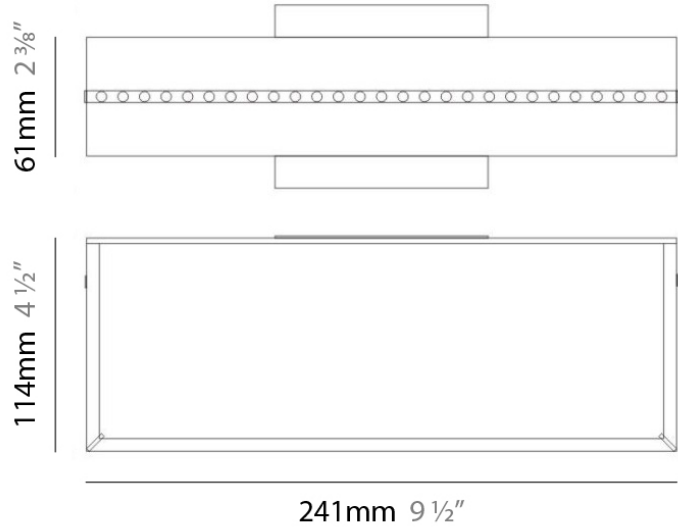

LINEA SURFACE

D93068

GENERAL

Series: Linea _____
Brand: Milan _____
Division: Design _____
Mounting Type: Surface _____
Mounting Location: Wall _____
Subcategory: Ambient _____

PHYSICAL

Shape: Rectangle _____
Length (mm): 241 _____
Length (in): 9 ½ _____
Width (in): 9 ½ _____
Height (mm): 61 _____
Height (in): 2 ⅜ _____
Extension (mm): 114 _____
Extension (in): 4 ½ _____
Light Distribution: Direct / Indirect _____
Weight (kg): 2.27 _____
Weight (lbs): 5 _____
Diffuser: White Glass _____
Fixture Finish: BLK _____
Fixture Material: Glass / Aluminum _____

ELECTRICAL

Number of Lamps: 1 _____
Lamp Type: LED Retrofit / Halogen _____
Lamp Shape: T3 _____
Bulb Included: Bulb Not Included _____
Total Output Wattage (W): 23 / 150 _____
Max. Wattage Per Lamp (W): 23 / 150 _____
Lamp Base: RSC _____
Input Voltage (V): 120 _____

LED

OPTICAL

RATINGS AND CERTIFICATIONS

Certified By: CSA Certified to UL and CSA Standards _____
IP rating: IP20 _____