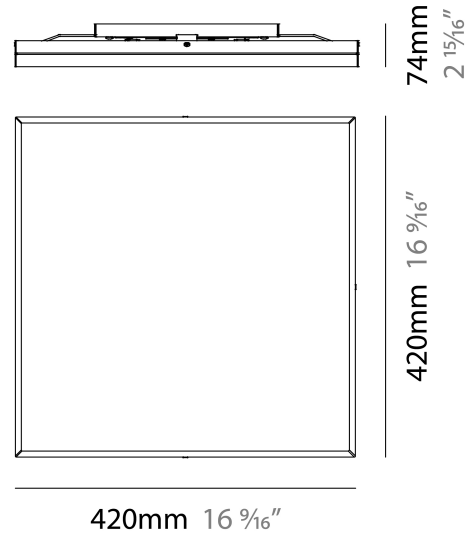

LINEA SURFACE

D92038

PROJECT	_____
TYPE	_____
NOTES	_____
QUANTITY	_____
DATE	_____

GENERAL

Series: Linea
Brand: Milan
Division: Design
Mounting Type: Surface
Mounting Location: Ceiling
Subcategory: Flush Mount

PHYSICAL

Shape: Square
Length (mm): 420
Length (in): 16 1/2
Width (mm): 420
Width (in): 16 1/2
Height (mm): 76
Height (in): 3.0
Extension (mm): 76
Extension (in): 3.0
Weight (kg): 4.09
Weight (lbs): 9.02
Diffuser: White Glass
Fixture Material: Glass / Aluminum

ELECTRICAL

Number of Lamps: 1
Lamp Type: LED Retrofit / Halogen
Lamp Shape: T3
Bulb Included: Bulb Not Included
Total Output Wattage (W): 23 / 150
Max. Wattage Per Lamp (W): 23 / 150
Lamp Base: RSC
Dimming: Non-Dimmable
Driver Included: No
Input Voltage (V): 120

LED

OPTICAL

RATINGS AND CERTIFICATIONS

Certified By: CSA Certified to UL and CSA Standards
IP rating: IP20